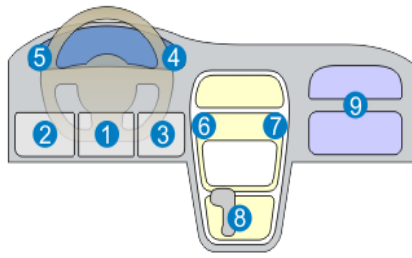

Make	Model	Year Range	Feature	Model code	OBD II Function	Programming Status	TireType/ Pressure Selection	Relearn Type	Frequency	Sensor Manufacturer
Volvo	XC60	05/2008-12/2016		Y413	●	●	○	A/O	433MHz	Continental
Volvo	XC70	07/2014-12/2017			●	●	○	A/O	433MHz	Continental
Volvo	XC70	01/2008-06/2014		Y381	●	●	○	A/O	433MHz	Continental
Volvo	XC70	01/2003-12/2007		Y381	●	●	○	A/O	433MHz	Schrader
Volvo	XC90	01/2002-06/2017		Y289	●	●	○	A/O	433MHz	Schrader
Volvo	XC90(LCV)	06/2015-06/2017		V526	●	●	○	A/O	433MHz	Schrader
Volvo	XC90(LCV)	06/2015-06/2017		Y289	●	●	○	A/O	433MHz	Schrader

OBD Location:

1. Just below the steering wheel column
2. Left side of the steering wheel column
3. Right side of the steering wheel column
4. On the right side of the dashboard
5. On the left side of the dashboard
6. On the left side of central console
7. On the right side of the central console
8. Under the glove box
9. Within the drawer